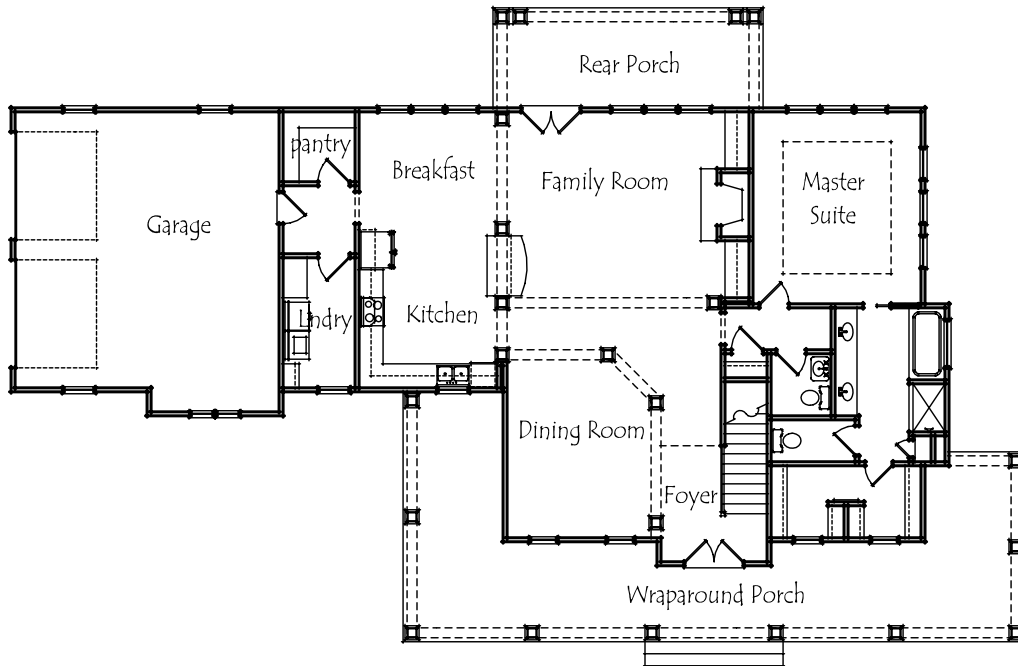

Low Country Farmhouse

MAX FULBRIGHT DESIGNS

max.fulbright@stoneco-llc.com

770-301-4214

www.maxfulbrightdesigns.com

770-836-2700

Low Country Farmhouse

MAIN LEVEL FLOORPLAN

UPPER LEVEL FLOORPLAN

APPROXIMATE SQUARE FOOTAGE

MAIN LEVEL.....1760 s.f.
 UPPER LEVEL.....862 s.f.
 TOTAL HEATED.....2622 s.f.

MAX FULBRIGHT DESIGNS

max.fulbright@stoneco-llc.com

www.maxfulbrightdesigns.com