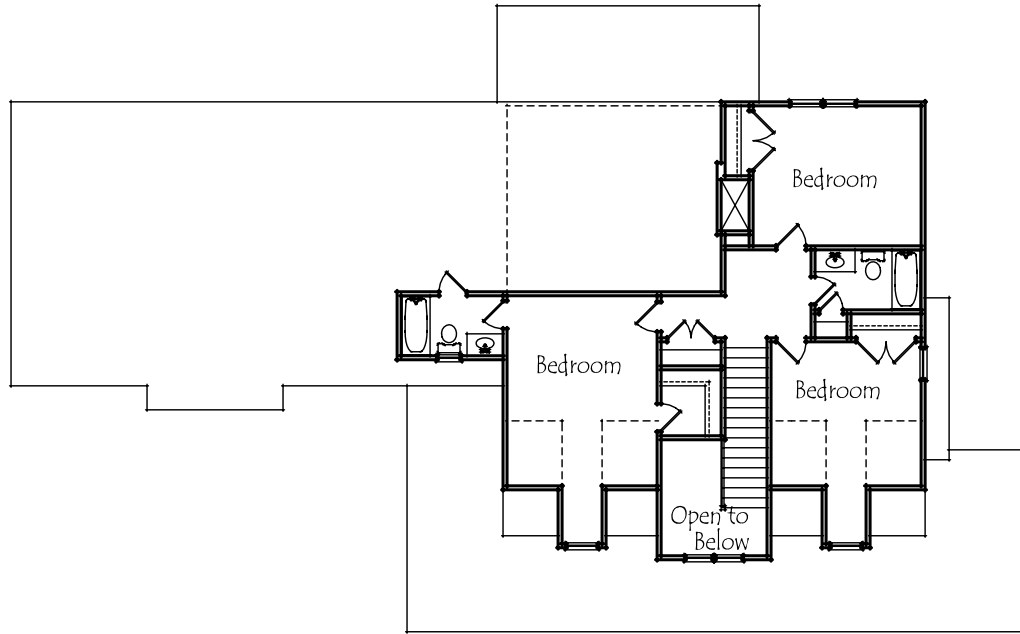

Low Country Farmhouse

MAX FULBRIGHT DESIGNS

max.fulbright@stoneco-llc.com

770-301-4214

www.maxfulbrightdesigns.com

770-836-2700

Low Country Farmhouse

MAIN LEVEL FLOORPLAN

UPPER LEVEL FLOORPLAN

APPROXIMATE SQUARE FOOTAGE

MAIN LEVEL.....1760 s.f.
 UPPER LEVEL.....862 s.f.
 TOTAL HEATED.....2622 s.f.

MAX FULBRIGHT DESIGNS

max.fulbright@stoneco-llc.com

www.maxfulbrightdesigns.com