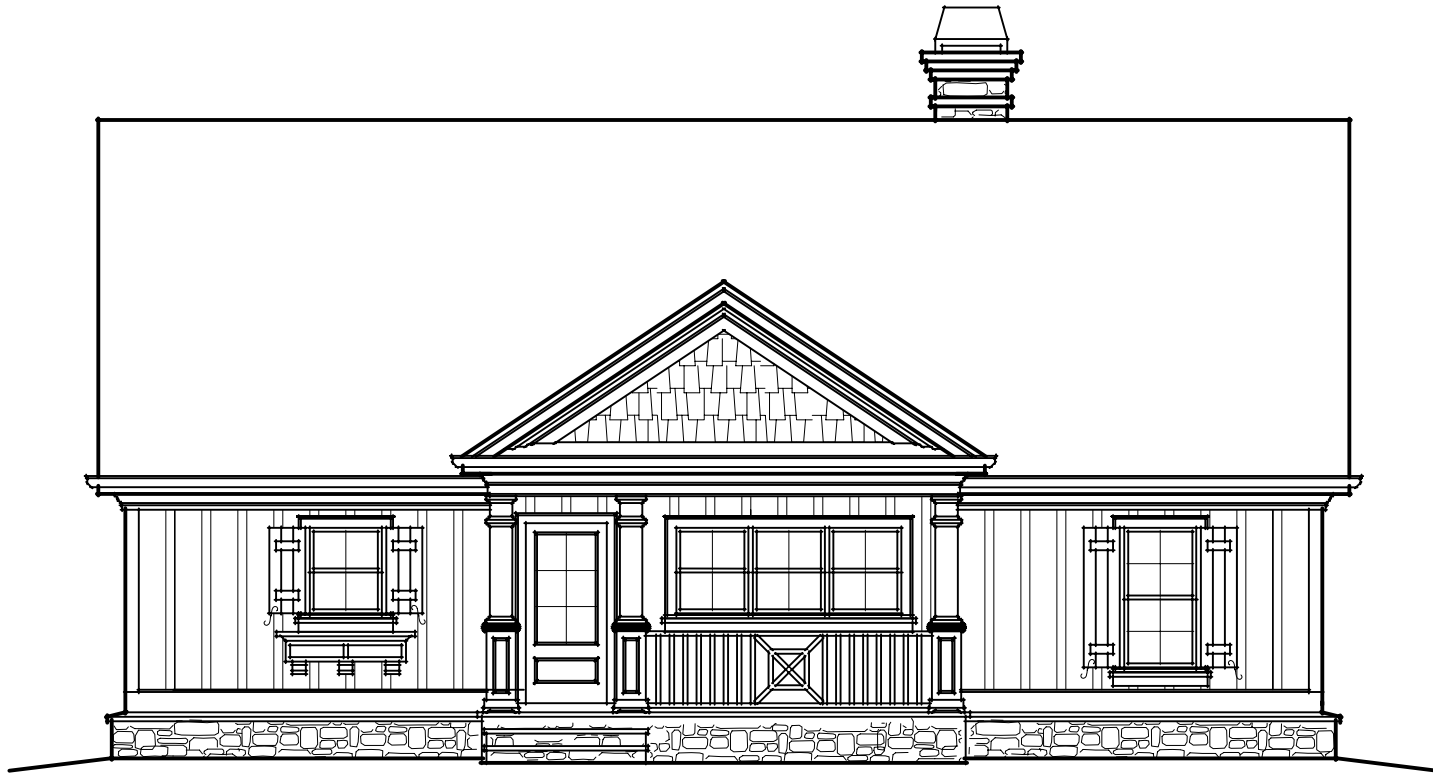

Little Lake House

FRONT ELEVATION

MAX FULBRIGHT DESIGNS

max.fulbright@stoneco-llc.com www.maxfulbrightdesigns.com

770-301-4214

770-836-2700

Little Lake House

MAIN LEVEL FLOORPLAN

APPROXIMATE SQUARE FOOTAGE

MAIN LEVEL.....1315 s.f.

MAX FULBRIGHT DESIGNS

max.fulbright@stoneco-llc.com www.maxfulbrightdesigns.com

770-301-4214

770-836-2700