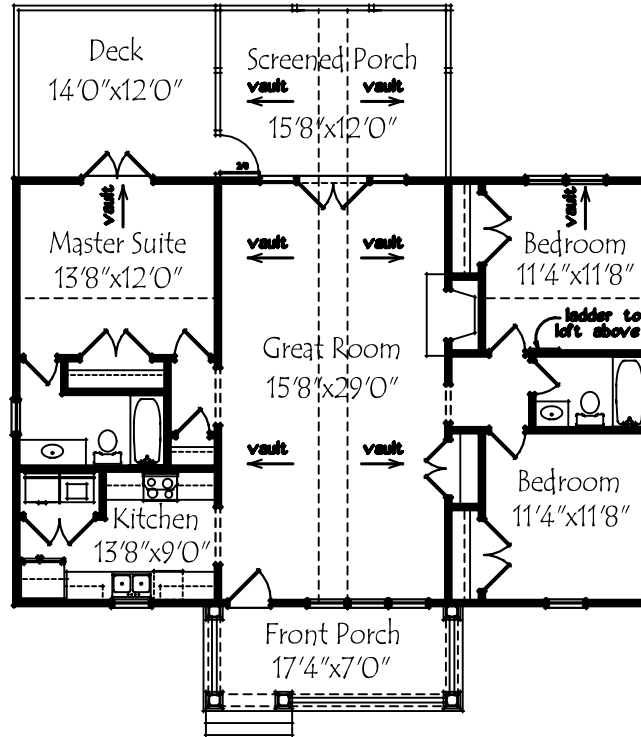

Little Lake House

FRONT ELEVATION

MAX FULBRIGHT DESIGNS

max.fulbright@stoneco-llc.com www.maxfulbrightdesigns.com

770-301-4214

770-836-2700

Little Lake House

MAIN LEVEL FLOORPLAN

APPROXIMATE SQUARE FOOTAGE

MAIN LEVEL.....1315 s.f.

MAX FULBRIGHT DESIGNS

max.fulbright@stoneco-llc.com www.maxfulbrightdesigns.com

770-301-4214

770-836-2700